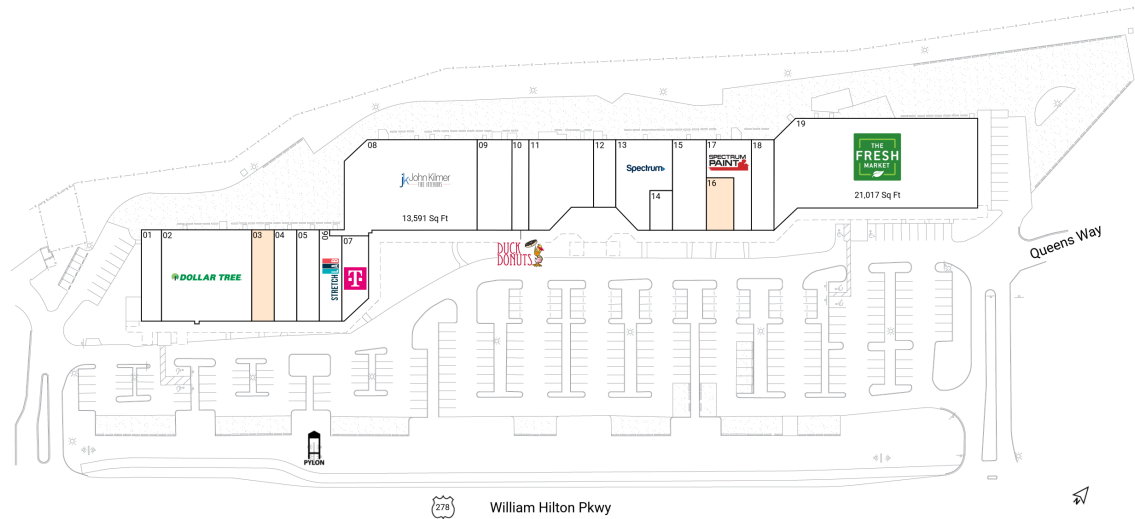

The Fresh Market Shoppes

890 William Hilton Parkway | Hilton Head Island, SC 29928

Beaufort County | Hilton Head Island-Bluffton-Port Royal, SC | 86,398 Sq Ft

32.1696, -80.7394

Available Spaces

03 2,360 Sq Ft 360° 16 1,600 Sq Ft 360°

Current Tenants Space size listed in square feet

01 Lulu Kitchen	2,091
02 Dollar Tree	9,408
04 Floors by Sterling Hight	2,360
05 Phillips Shoes	2,360
06 StretchLab	2,058
07 T-Mobile	1,470
08 John Kilmer Fine Interiors	13,591
09 HHI Golf Shoppe	3,540
10 Duck Donuts	1,660
11 Madre & Mercado	6,856
12 Gruby's New York Deli	1,770
13 Spectrum	4,417
14 Spex	1,160
15 Hilton Head Shirt Company	3,568
17 Spectrum Paint	2,725
18 CORA Health Services	2,387
19 The Fresh Market	21,017

This site plan is for illustrative and information purposes only, showing the general layout of the shopping center; and is not a legal survey. Brixmor makes no representation or warranty that the shopping center is exactly as depicted as site conditions and tenant mix are subject to change over time.
1778